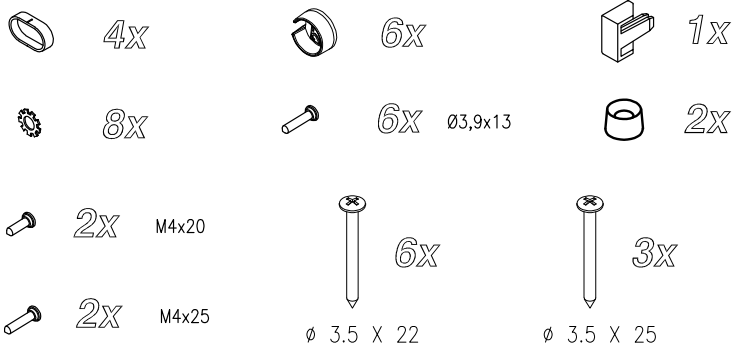

RIC3093

RIC3094

RIC3095

RIC2991

RIC155

RIC3096---/SX

RIC3096---/DX

RIC3098

RIC3099

RIC3102