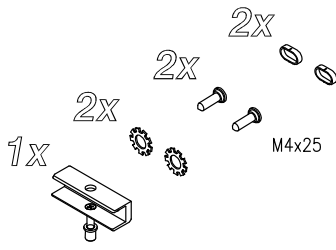

RIC3093

RIC3094

RIC3095

RIC2991

RIC155

RIC3096---/SX

RIC3096---/DX

RIC3098

RIC3099

RIC3102